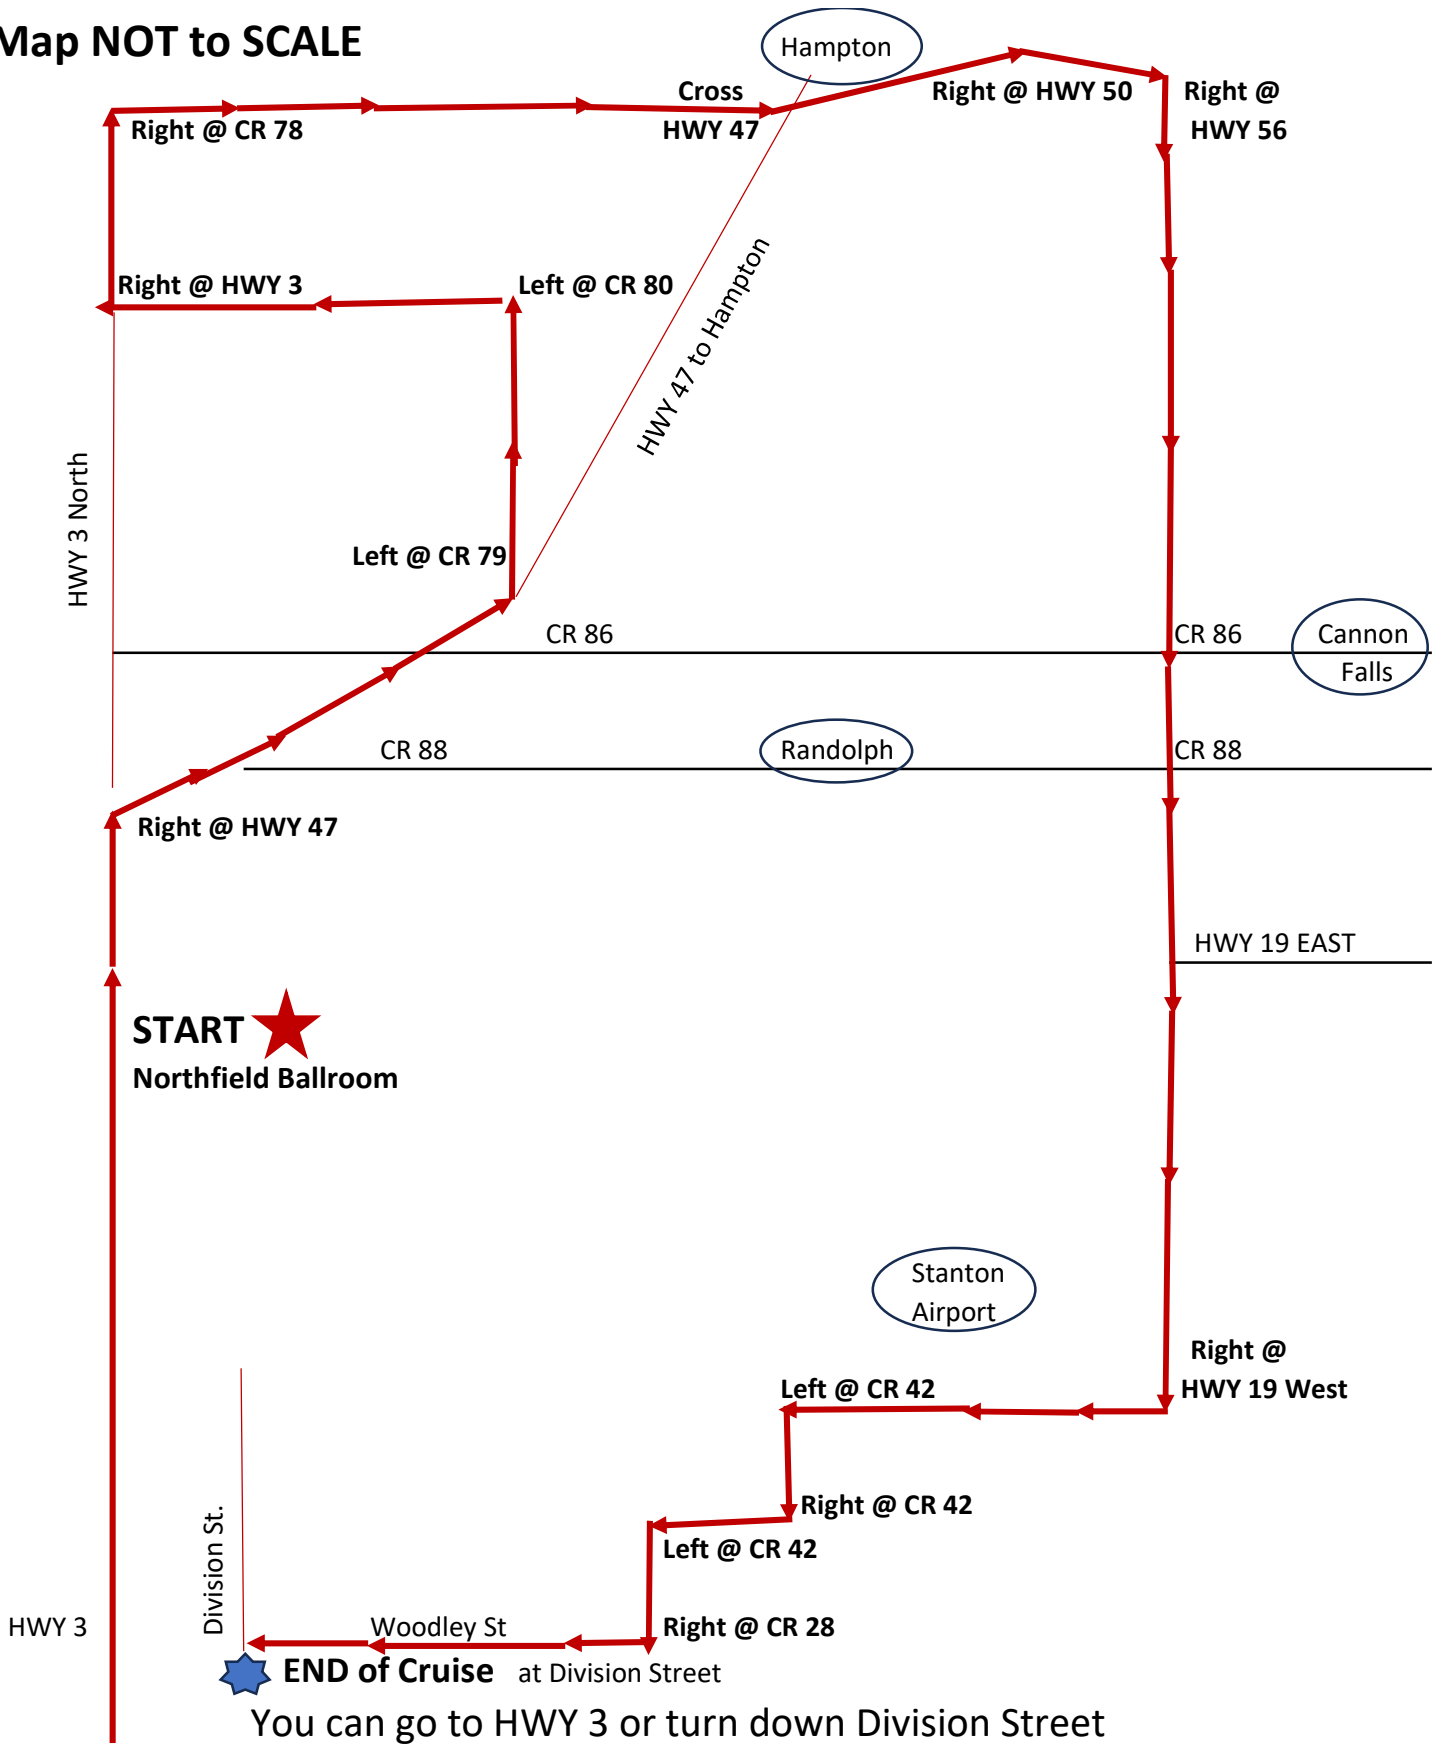

2023 DJJD/Sundowner Car Cruise

Map NOT to SCALE

2033 DJJD Cruise Route – Start @Nfld Ballroom

46 miles/52 minutes

Cruise is subject to change due to construction

Right out of Ballroom

Right @ HWY 47 (Northfield Blvd)

Left @ CR 79 (Blaine Ave)

Left @ CR 80 (260th St E)

Right @ HWY 3

Right @ CR 78 (240th St E)

Cross HWY 47 (Northfield Blvd)

Right @ HWY 50

Right @ HWY 56

Right @ HWY 19 East

Left @ CR 42

Right @ CR 42

Left @ CR 42

Right @ CR 28

Continue on Woodley Street

Cruise ends at Division Street